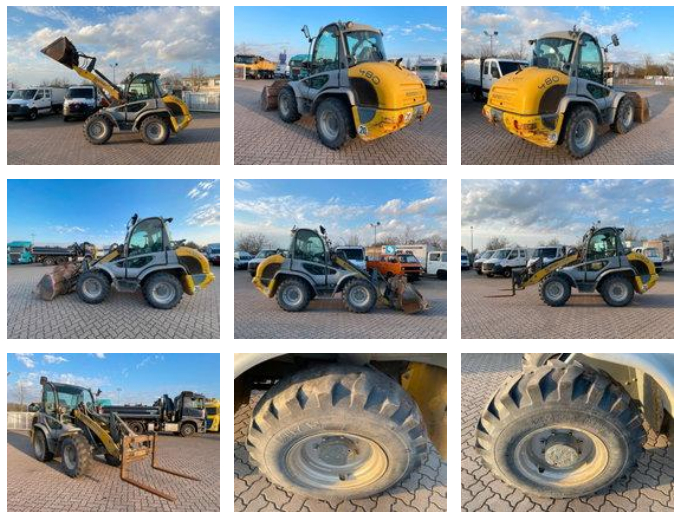

Kramer 380 / 480 Allrad/ Schaufel/ PG/ 3.623 Bh 380 / 480 Allrad/ Schaufel/ PG/ 3.623 Bh

General characteristics

Brand	Kramer
Subcategory	Wheel loader
Year of construction	2004
Hours displayed	3623
Condition	Used
Reference	2011104

Properties

Single weight 6.500kg

Kramer 380 / 480 Allrad/ Schaufel/ PG/ 3.623 Bh 380 / 480 Allrad/ Schaufel/ PG/ 3.623 Bh

Technical specifications

Drive

wheels

Description

= Additional options and accessories = - Quick change attachment