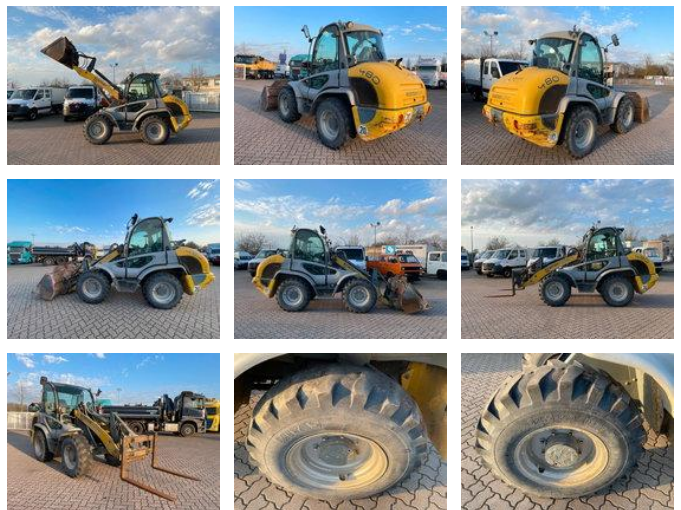

## Kramer 380 / 480 Allrad/ Schaufel/ PG/ 3.623 Bh 380 / 480 Allrad/ Schaufel/ PG/ 3.623 Bh

### General features

Brand	Kramer
Subcategory	Wheel loader
Construction year	2004
Hourmeter reading	3623
Condition	Used
Reference	2011104

### Characteristics

Empty weight 6.500kg